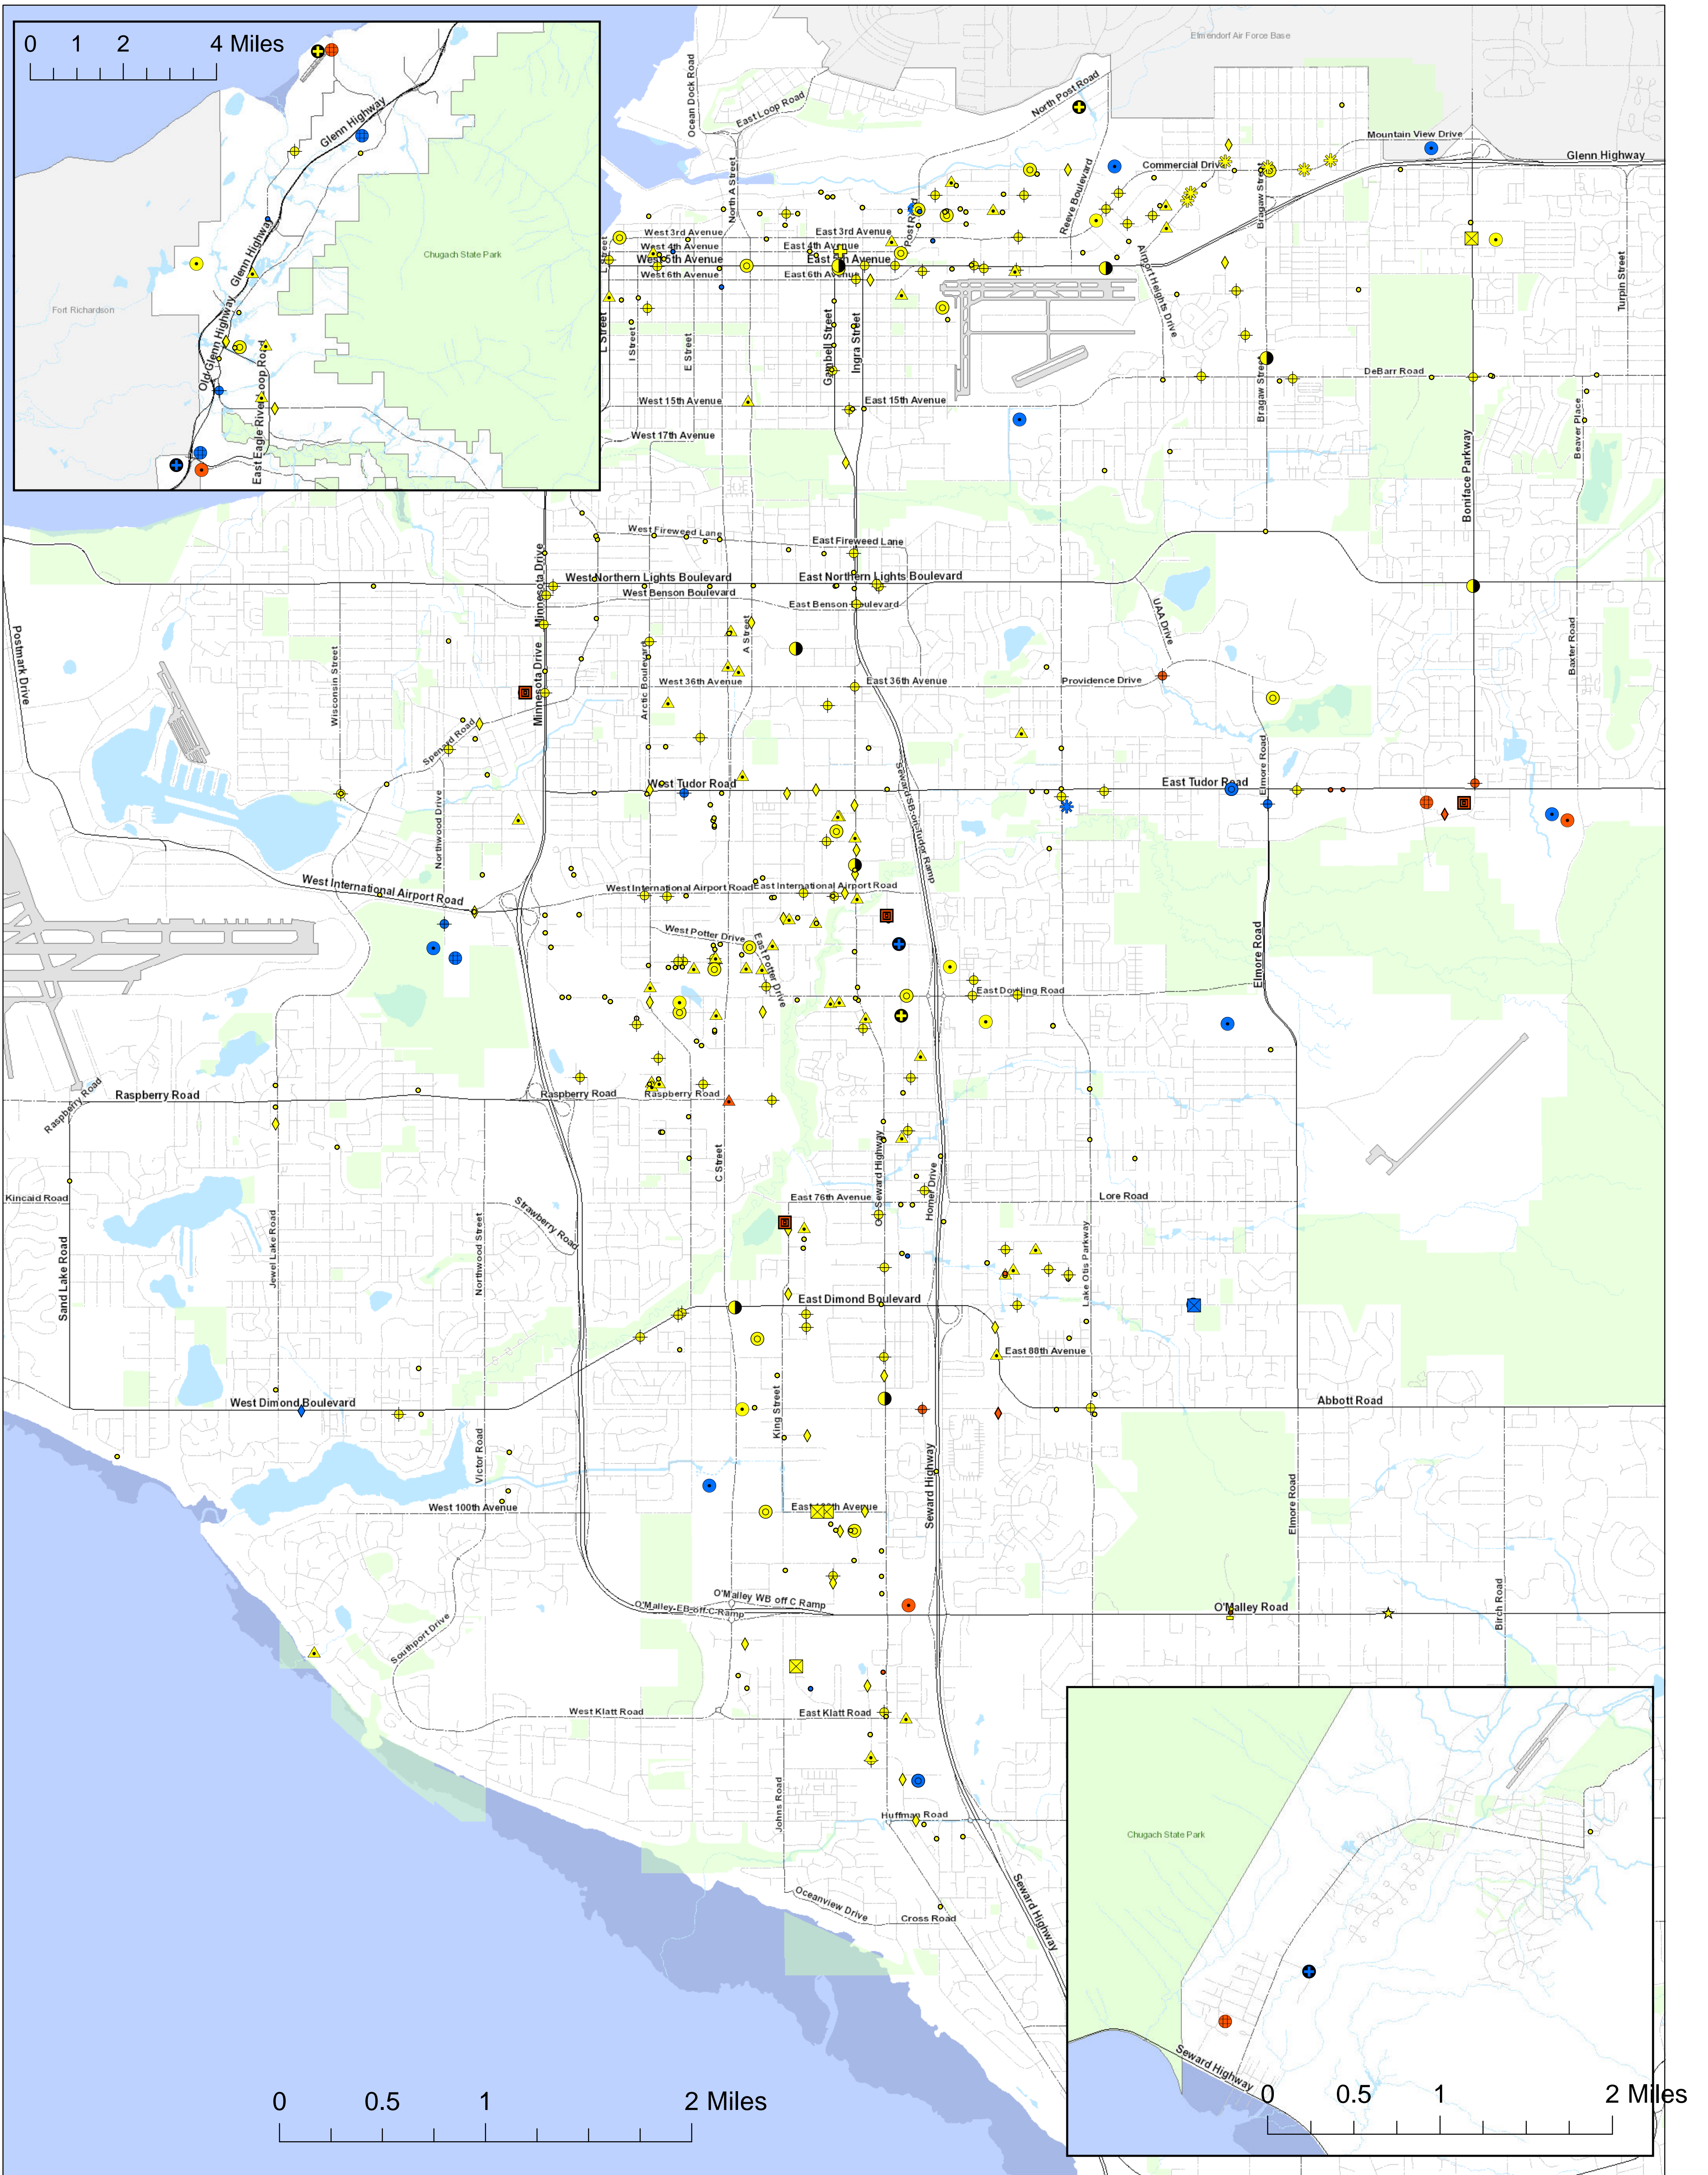

2013 Industrial and Commercial Facilities

Legend

2013 Industrial Facilities

Facility Type - Owner

- ★ Brownfields, MOA
- ★ Brownfields, Private
- CE Small Quantity Generator, MOA
- CE Small Quantity Generator, Private
- CE Small Quantity Generator, SOA
- ⚡ Energy Facility, MOA
- Equipment and Materials Storage, MOA

- Equipment and Materials Storage, SOA
- ⛳ Golf Course, Private
- Hazardous Waste Biennial Reporter, MOA
- Hazardous Waste Biennial Reporter, Private
- Hazardous Waste Biennial Reporter, SOA
- Hazardous Waste Disposal, SOA
- Landfill/Refuse Collection, MOA
- Landfill/Refuse Collection, Private
- Limited Quantity Generator, Private

- Other High Risk Runoff Facility, MOA
- Other High Risk Runoff Facility, Private
- Other, MOA
- Other, Private
- Other, SOA
- SPCC, Private
- Small Quantity Generator, MOA
- Small Quantity Generator, Private
- Small Quantity Generator, SOA

- Snow Disposal Site, MOA
- Snow Disposal Site, Private
- Snow Disposal Site, SOA
- ⊕ Superfund, Private
- ▲ Transporter, Private
- ▲ Transporter, SOA
- ★ Zoo, Private

*** NOTE: 1.) Sensitive Right-to-Know Facilities on File with Anchorage Fire Department
2.) Animal Facility Special Purpose Licenses Provide in Separate Inventory